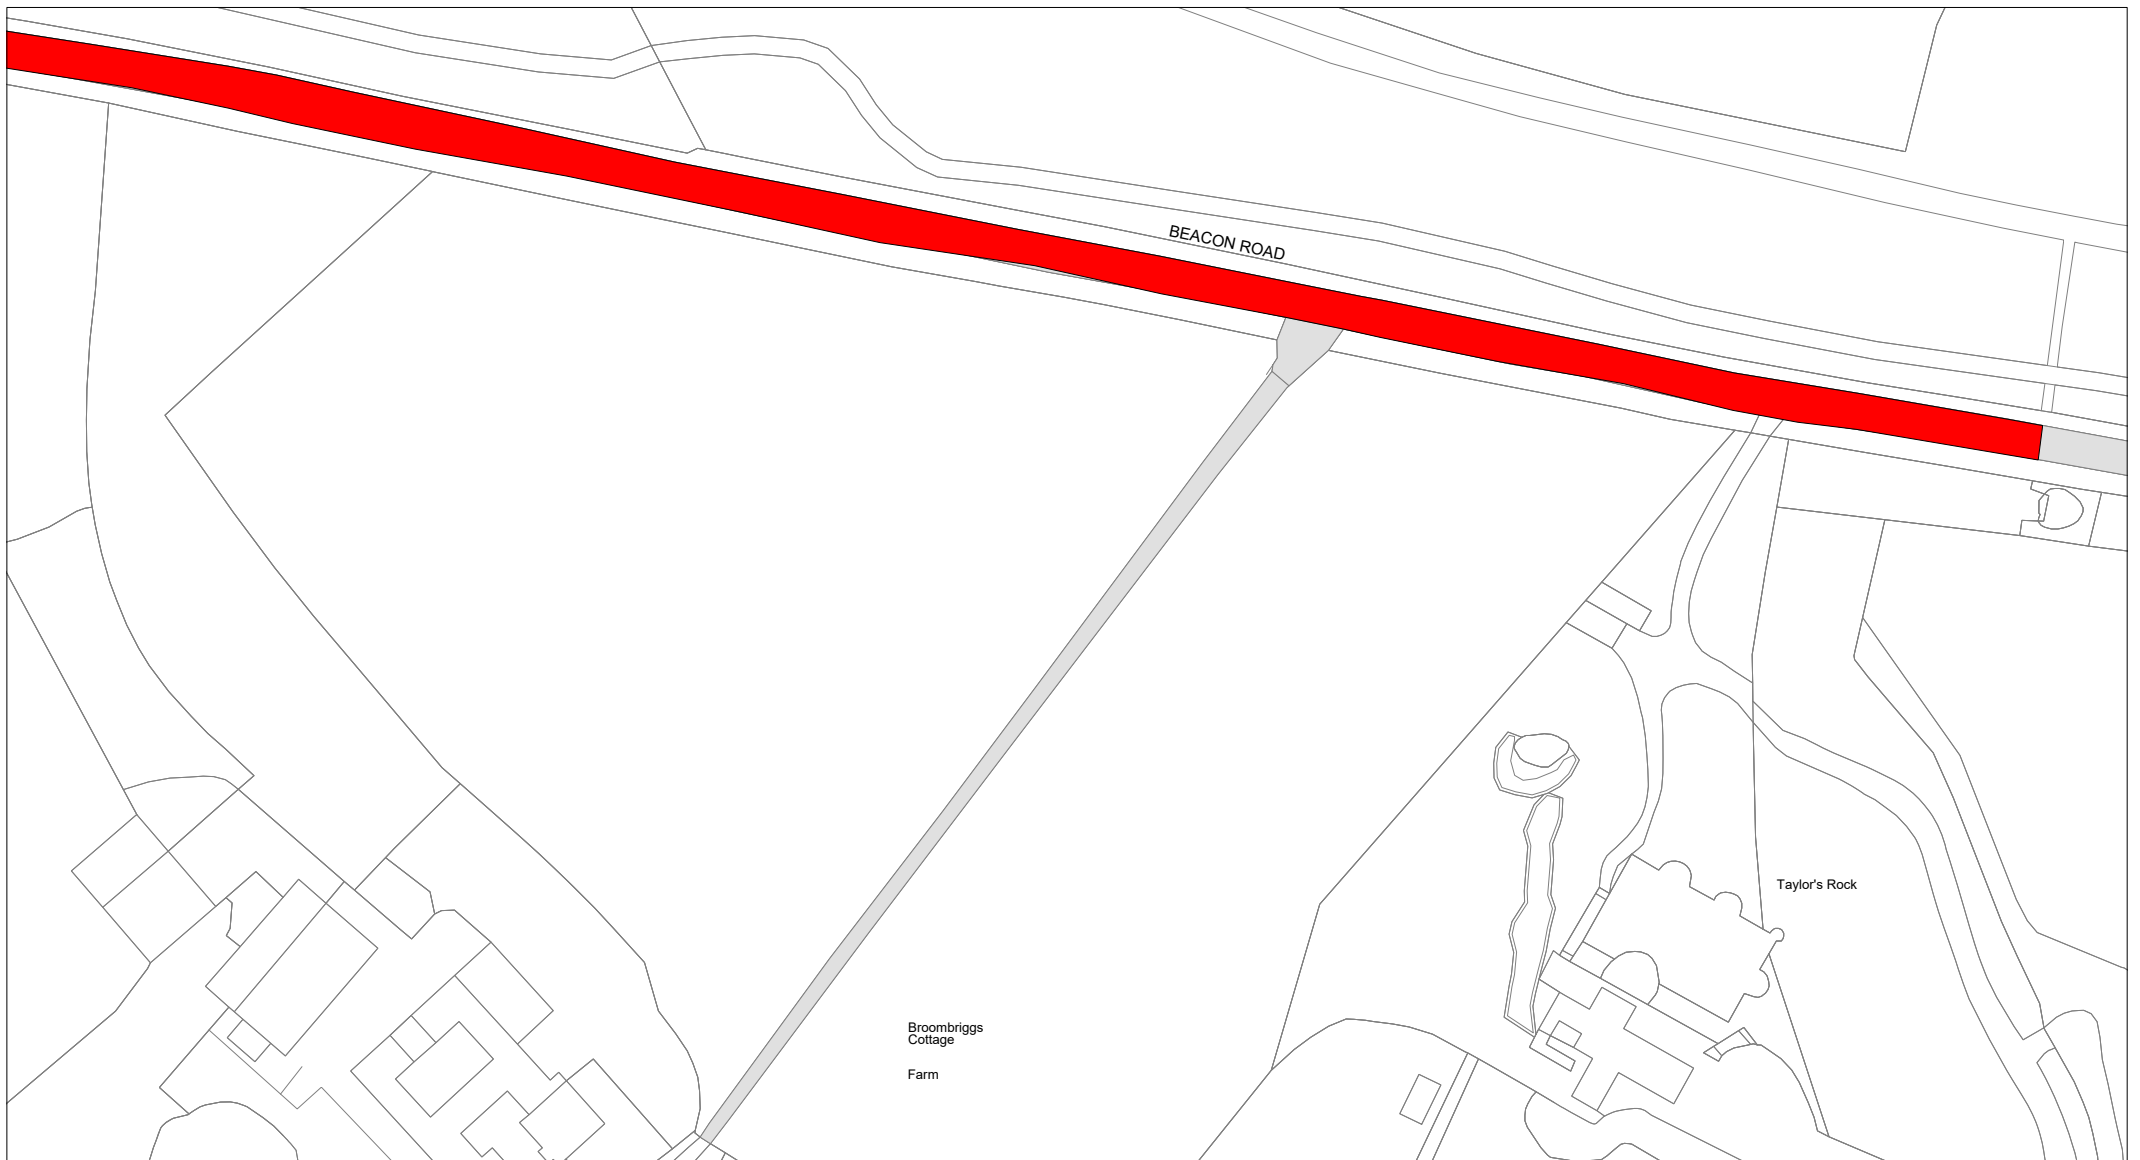

SCALE	1 : 1250
DATE	03/01/2024
DRAWING No.	
DRAWN BY	

© Crown copyright. All rights reserved
Leicestershire County Council
Licence No. 100019271 2024

Tile Ref: GR75

SCALE	1 : 1250
DATE	03/01/2024
DRAWING No.	
DRAWN BY	