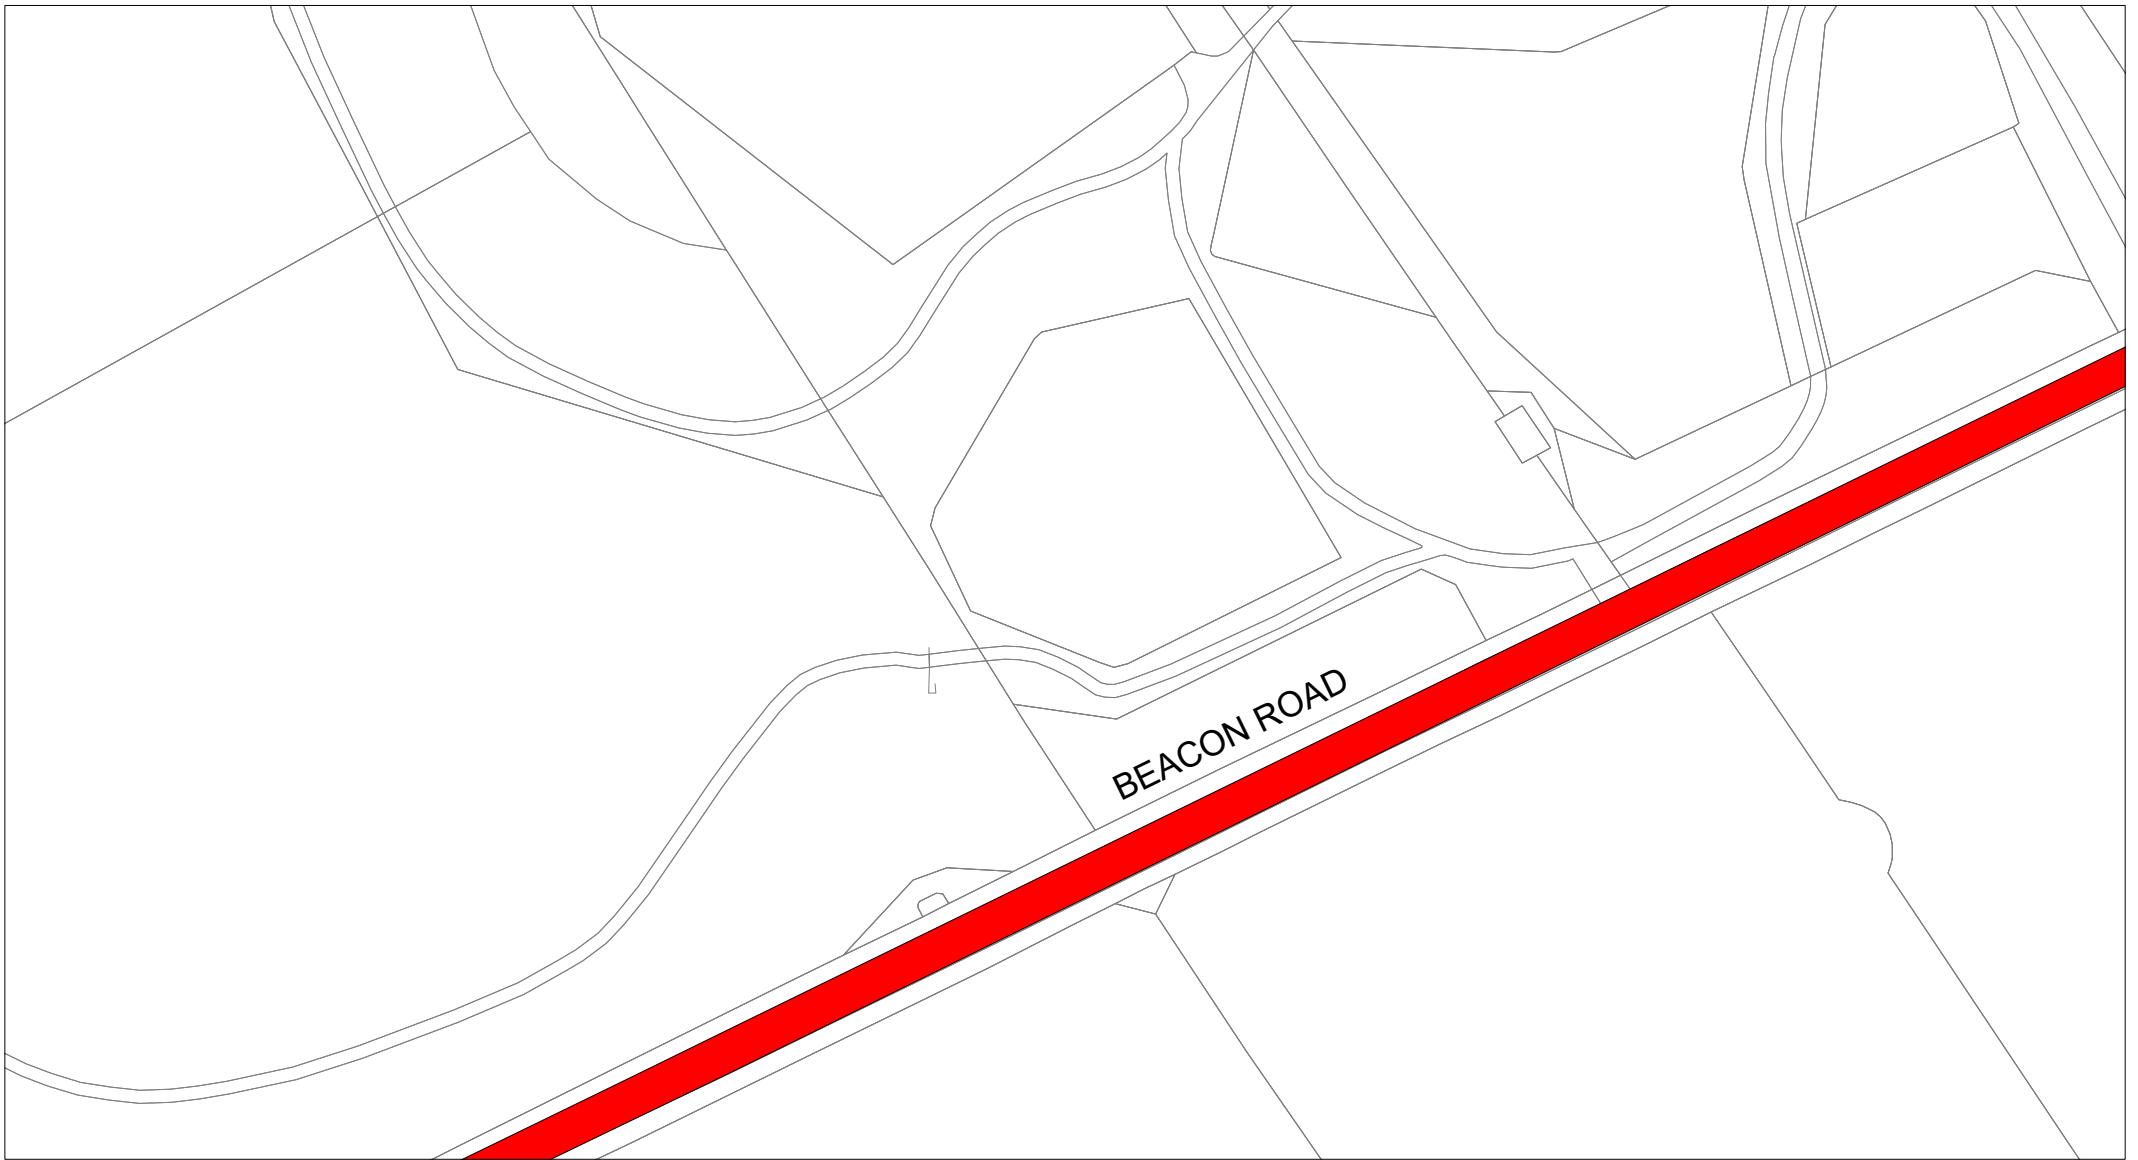

Tile Ref: GR74

© Crown copyright. All rights reserved
Leicestershire County Council
Licence No. 100019271 2024

SCALE	1 : 1250
DATE	03/01/2024
DRAWING No.	
DRAWN BY